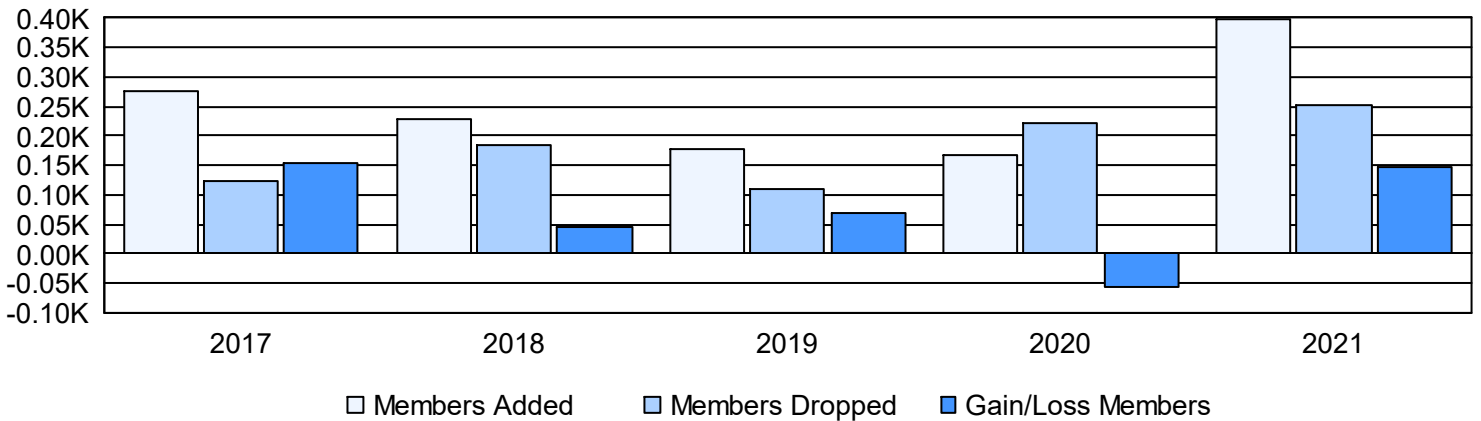

Year	New Clubs	Dropped Clubs	Gain/ Loss Clubs	New Members	Charter Members	Reinstate Members	Transfer Members	Total Member Added	Total Members Dropped	Gain/ Loss Members
2016-2017	5	0	5	133	127	15	2	277	123	154
2017-2018	3	3	0	133	87	8	2	230	183	47
2018-2019	5	0	5	70	104	4	0	178	110	68
2019-2020	3	2	1	86	69	11	1	167	223	-56
2020-2021	6	3	3	246	149	2	2	399	251	148
Average	4	2	3	134	107	8	1	250	178	72

Clubs

Members