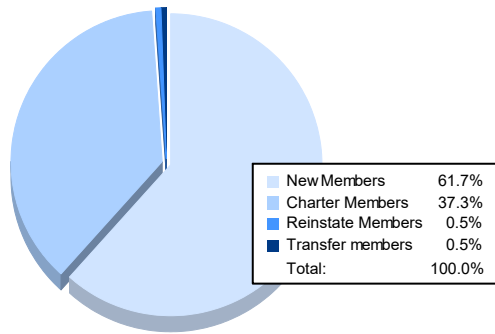

Membership Composition June 2021 Cumulative