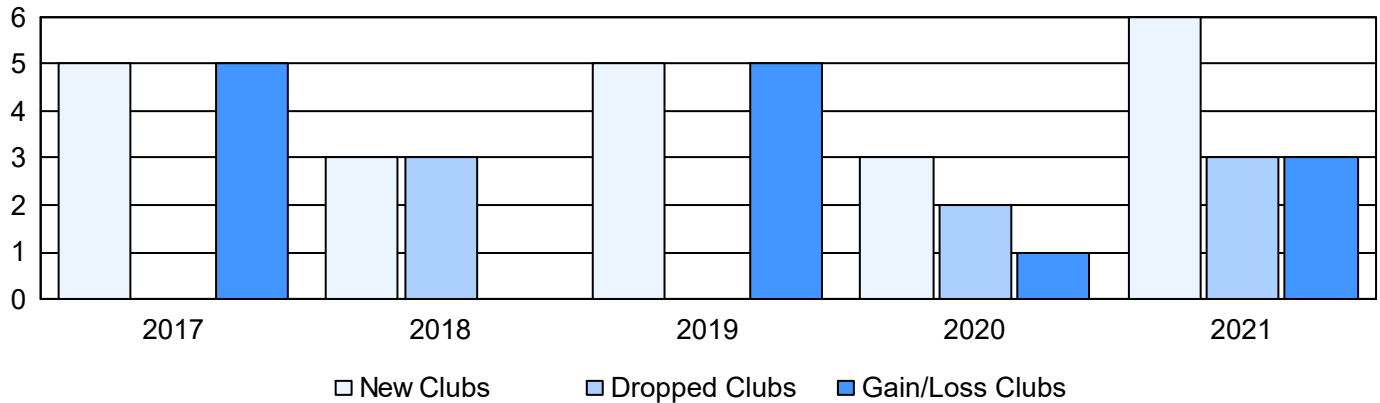

Year	New Clubs	Dropped Clubs	Gain/ Loss Clubs	New Members	Charter Members	Reinstate Members	Transfer Members	Total Member Added	Total Members Dropped	Gain/ Loss Members
2016-2017	5	0	5	133	127	15	2	277	123	154
2017-2018	3	3	0	133	87	8	2	230	183	47
2018-2019	5	0	5	70	104	4	0	178	110	68
2019-2020	3	2	1	86	69	11	1	167	223	-56
2020-2021	6	3	3	246	149	2	2	399	251	148
<b>Average</b>	<b>4</b>	<b>2</b>	<b>3</b>	<b>134</b>	<b>107</b>	<b>8</b>	<b>1</b>	<b>250</b>	<b>178</b>	<b>72</b>

### Clubs